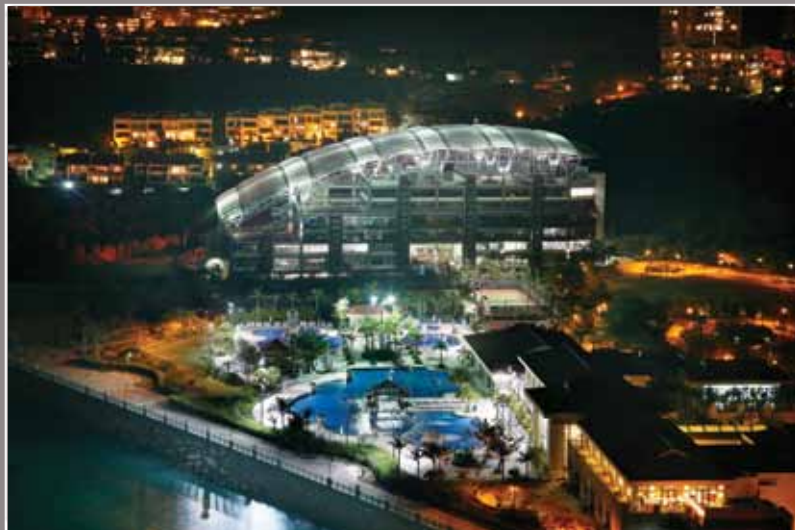

DISCOVERY COLLEGE
智新書院

A unique venue for your perfect event.

Discovery College sits on a beautiful campus surrounded by lush parklands and popular hiking spots.

Looking for somewhere unique to host your next corporate function, seminar or conference? Why not consider the architecturally renowned campus of Discovery College, Hong Kong (winner of the Structural Excellence Award 2009, HKIE & IStructE).

8 reasons to book your next event with us:

- 1. A unique venue for your next event.*
- 2. Easily accessible by ferry, bus and taxi.*
- 3. Fully supported event management by dedicated team.*
- 4. Latest technology and equipment.*
- 5. Premium hotel soon to open adjacent to College.*
- 6. A fraction of the cost to comparable commercial venues.*
- 7. Perfect for team building events and business conferences.*
- 8. Formal and casual onsite catering available upon request.*

Ideal for fairs and outdoor events, this partially covered area is perfect for hosting community events.

A covered outdoor venue option with beautiful sweeping ocean views. Great for cocktail functions with a twist.