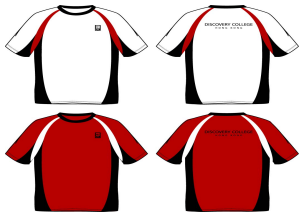

School Uniform (Primary)

Dry-Tex P.E. T-Shirt (Unisex)

Colour	Colour
White	Red

Chest	Length	Size	PRICE	Qty
27"	18"	26	HK$100.00	
29"	19"	28		
31"	20.5"	30		
32"	21.5"	32		
34"	23"	34		
36"	24.5"	36		
38"	26"	38	HK$110.00	
40"	27"	40		

P.E. Shorts (Unisex)